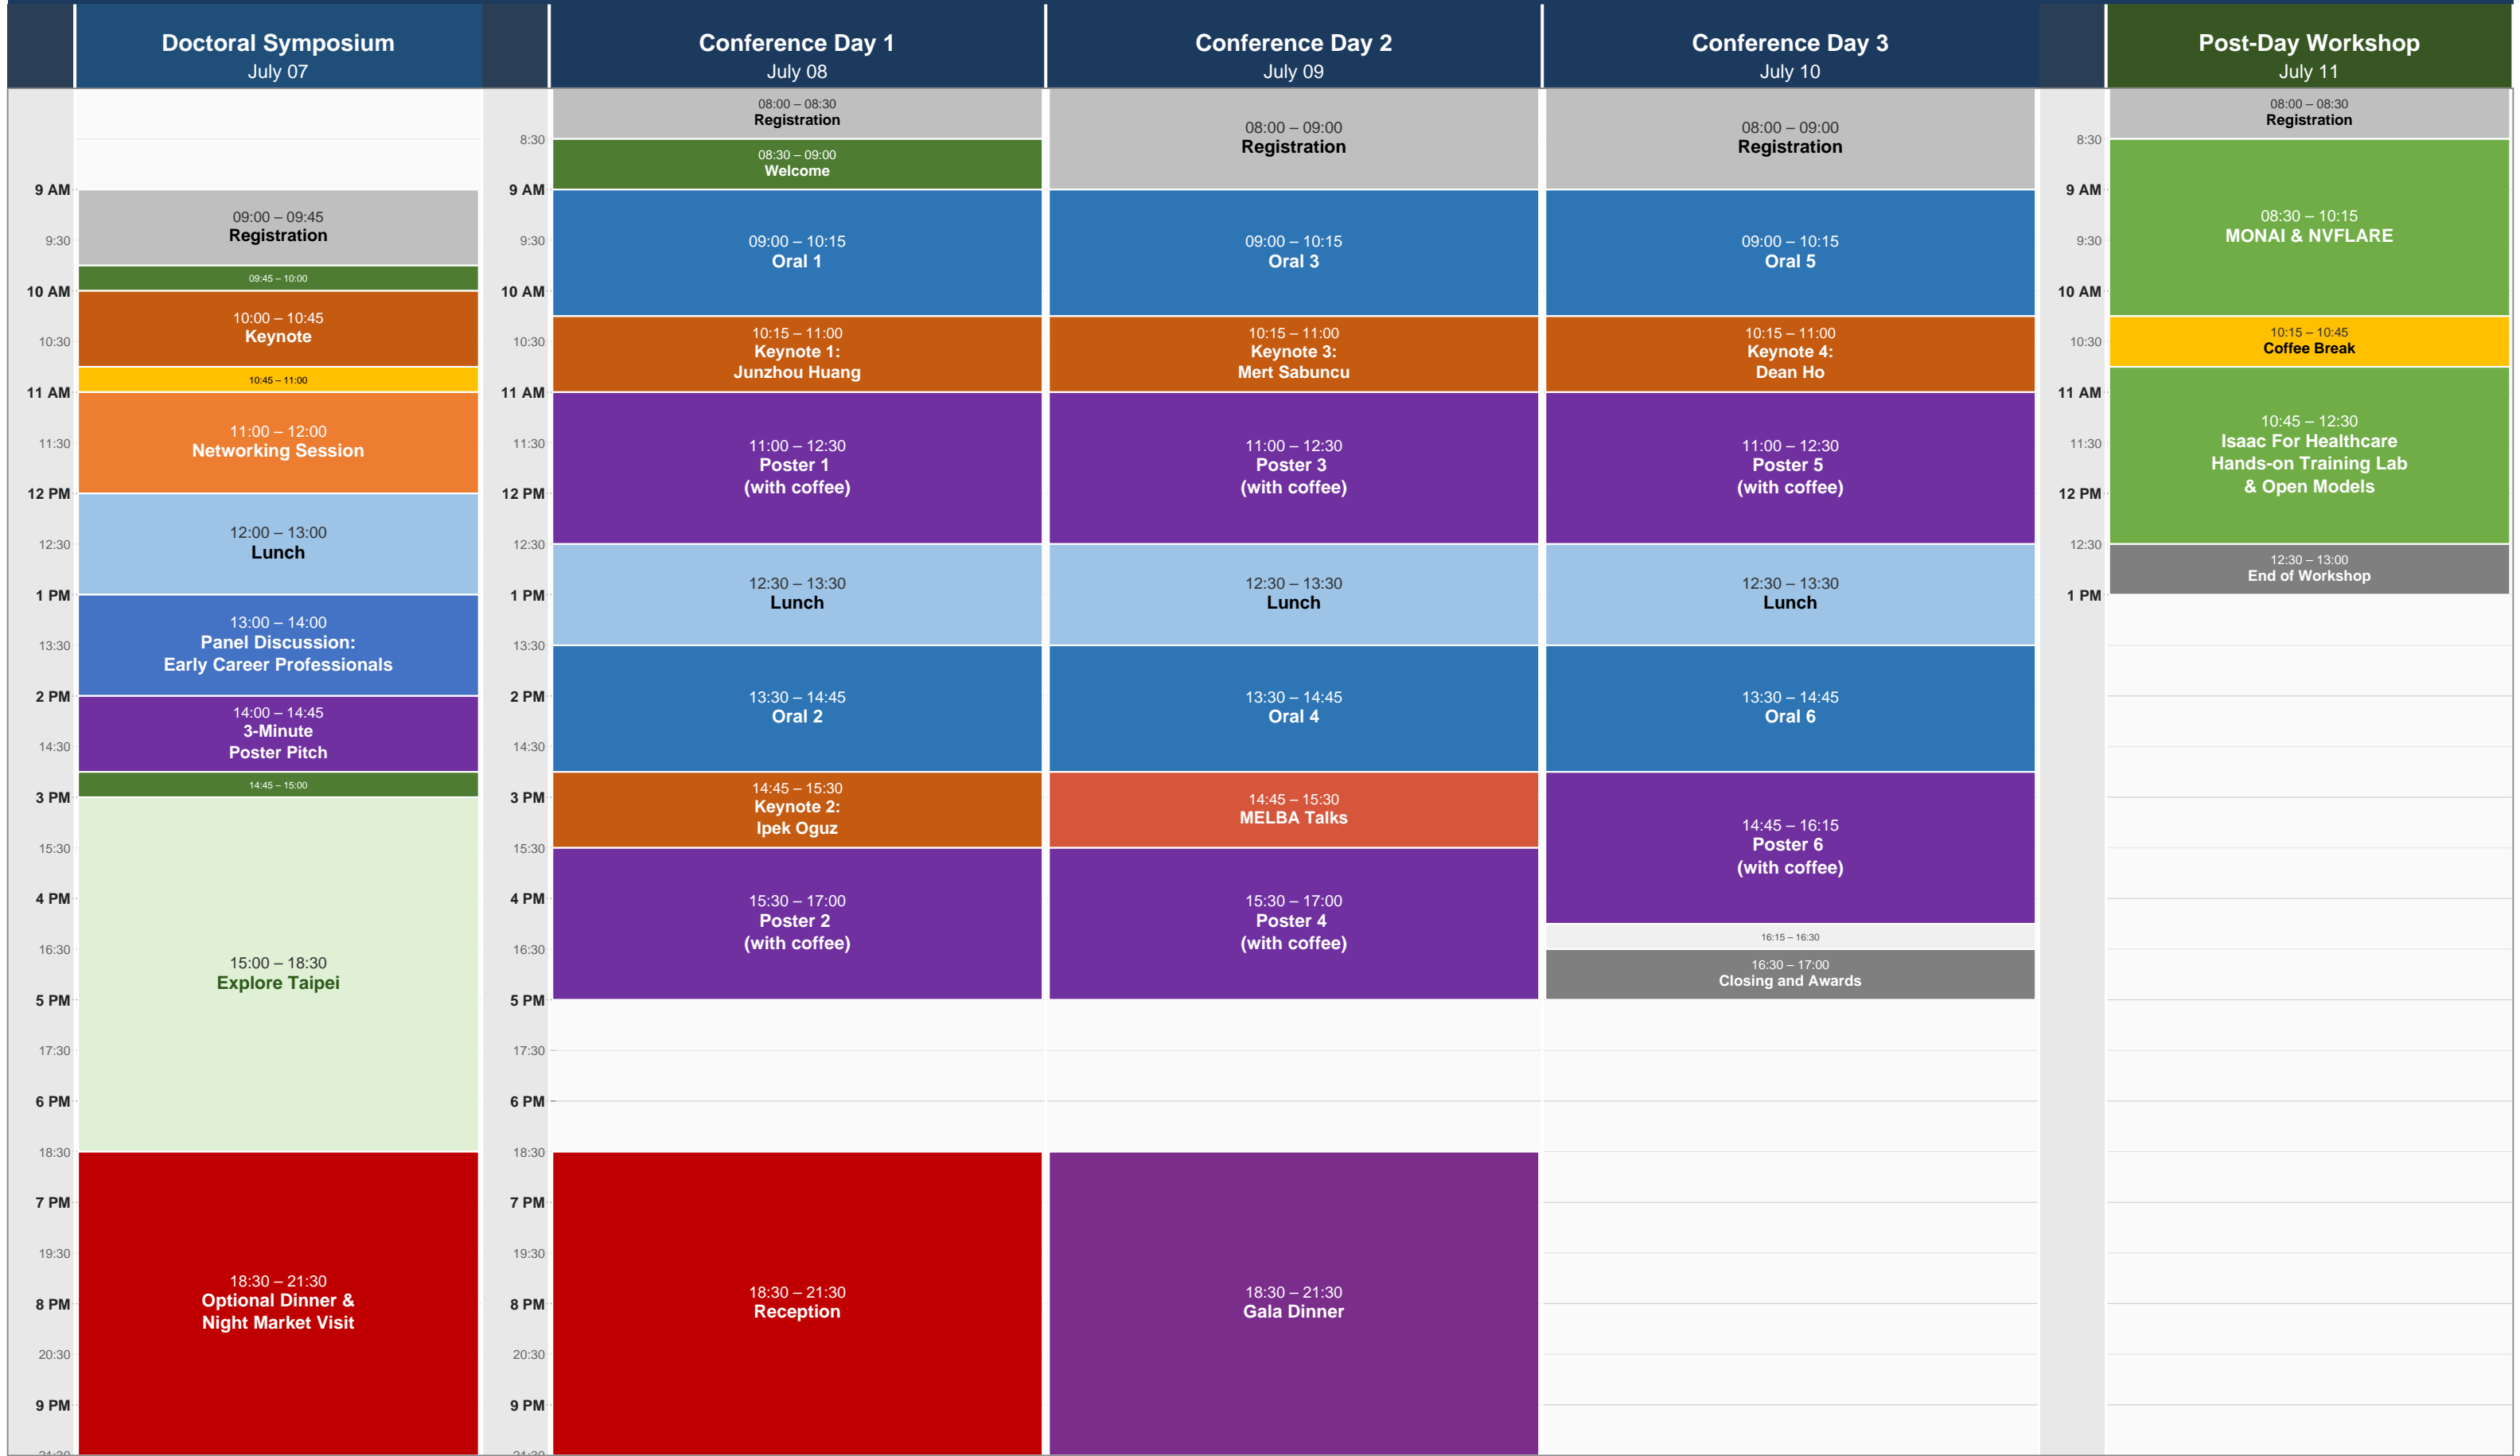

Program at a Glance

MIDL 2026 • Medical Imaging with Deep Learning • Taipei, Taiwan • July 7–11, 2026

■ Oral Sessions
 ■ Poster Sessions
 ■ Keynote
 ■ Lunch
 ■ Coffee Break
 ■ Registration
 ■ Social / Evening
 ■ Workshop / Tutorial
 ■ MELBA Talks
 ■ Networking
 ■ Explore / Free Time